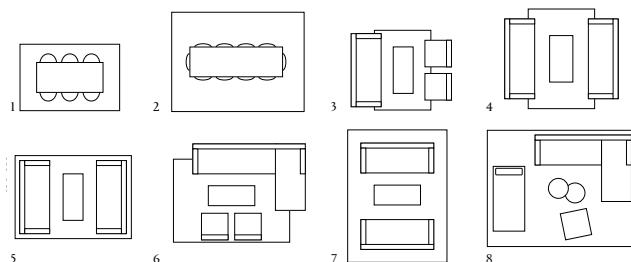

Examples of commonly used rug sizes:

1. Dining table with 6 chairs: rug size 200x300 cm
2. Dining table with 10 chairs: rug size 300x400 cm
3. Three-seat couch with armchairs: rug size 170x240 cm
4. Three-seat double couch: rug size 200x300 cm
5. Three-seat double couch: rug size 250x350 cm
6. Corner sofa with armchairs: rug size 250x350 cm
7. Three-seat double couch: rug size 300x400 cm
8. Corner sofa with daybed and armchair: rug size 350x450 cm

ENVIRONMENT AND SOCIAL RESPONSIBILITY

At Kasthall environmental work is a very natural part of what we do and what we stand for – today and for generations to come. Naturally we are certified according to the environmental standard ISO 14001, and many of our products are compliant with known environmental standards. These certificates confirm our continuous efforts. All our rugs are made to order in Sweden, using the finest renewable natural materials. Our working environment reflects the creativity and quality that we strive for – in design, materials and manufacture. Read more about our environmental work and philosophy at kasthall.com.

OTHER INFORMATION

- Depending on the materials used and the rug-making process, dimensions may vary by up to 5% so please state maximum or minimum dimensions when placing your order.
- Note that all rugs from Kasthall are made from natural materials. Variations in colour and texture can therefore arise between batches of yarn and dye baths.
- Rugs should be laid on an underlay that prevents them from moving on all types of flooring. This extends the life of the rug and reduce the risk of slipping.
- The use of backing fixes the dimensions of a rug and extends its life. This is recommended for rugs that are wider than 200 cm and/or those larger than six sqm.